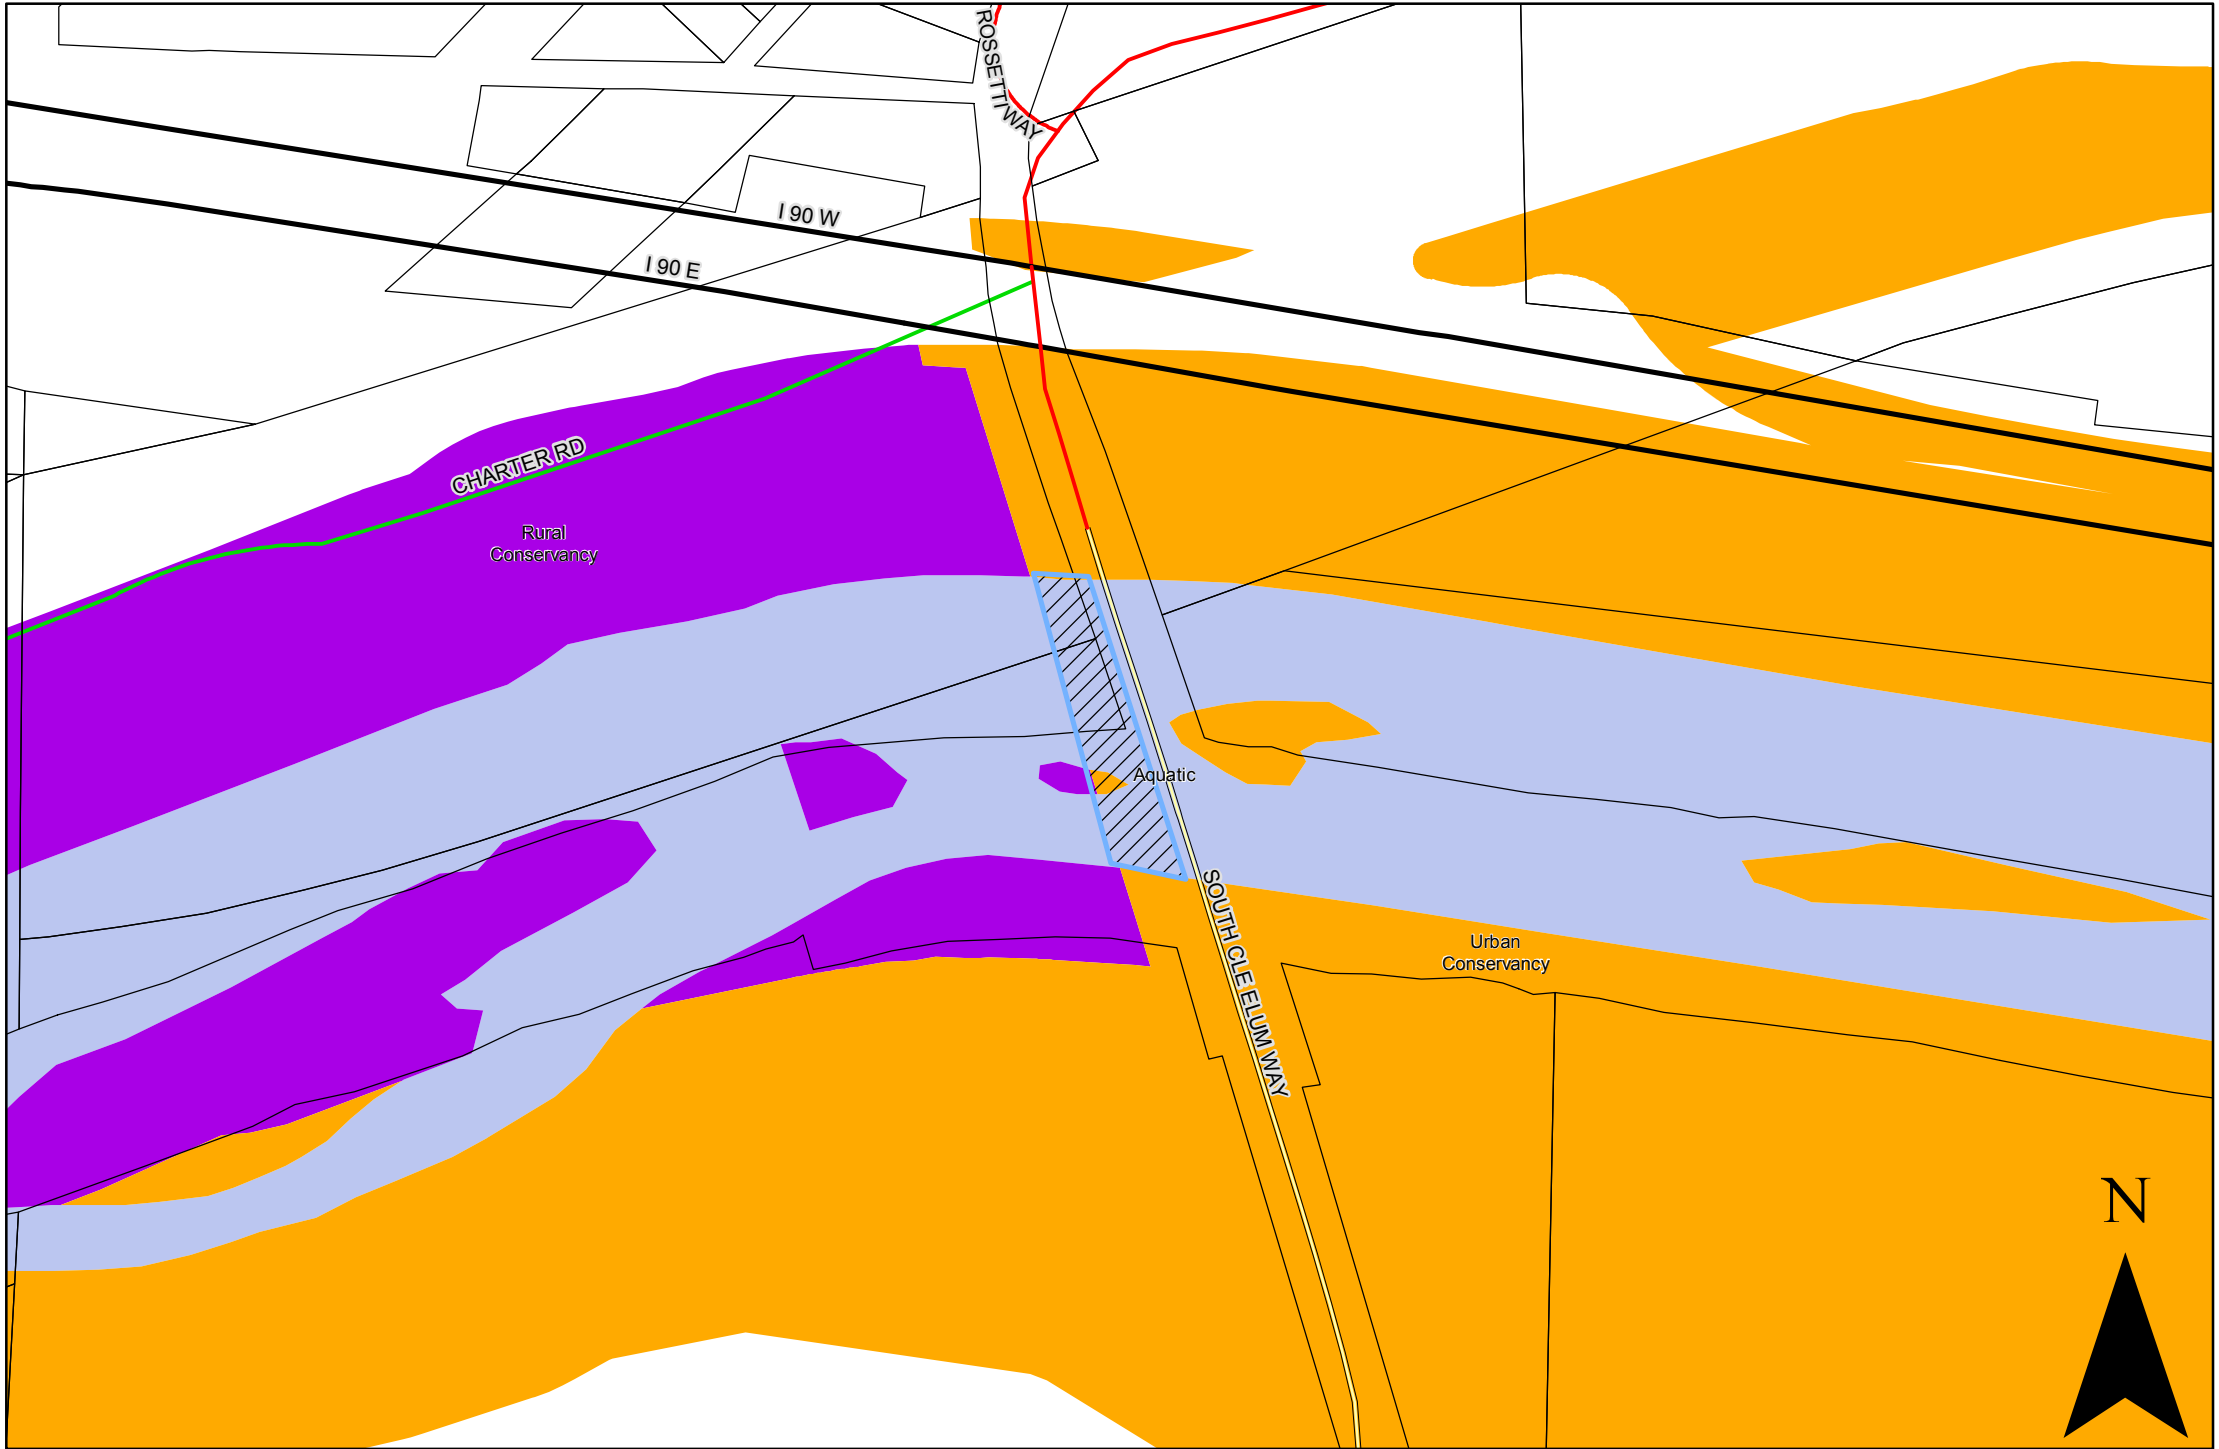

SX-18-00023 City of Cle Elum

1:2,000

Shorelines